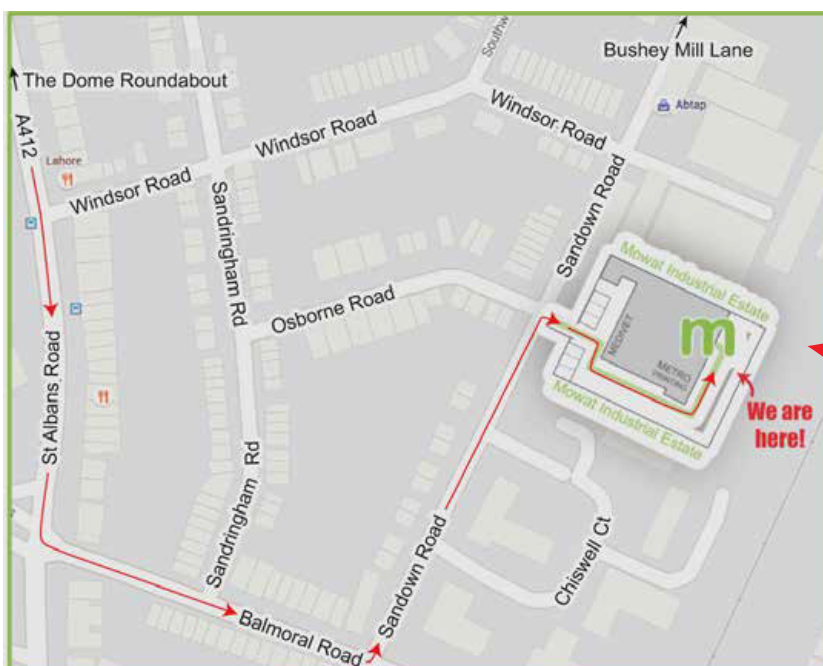

Shop restrictions will be in operation where necessary based on government guidelines.

Visit www.mapac.com/education/parents for updates & to book your appointment.

Address:
Unit 11,
Mowat Industrial Estate,
Sandown Rd,
Watford
WD24 7UY

Please check <http://www.mapac.com/education/parents> for updates.

b) The address for Click & Collect:

6, Mowat Industrial Estate, Sandown Rd, Watford WD24 7UZ

If you have any queries, please do not hesitate to call or email us. We are happy to help!